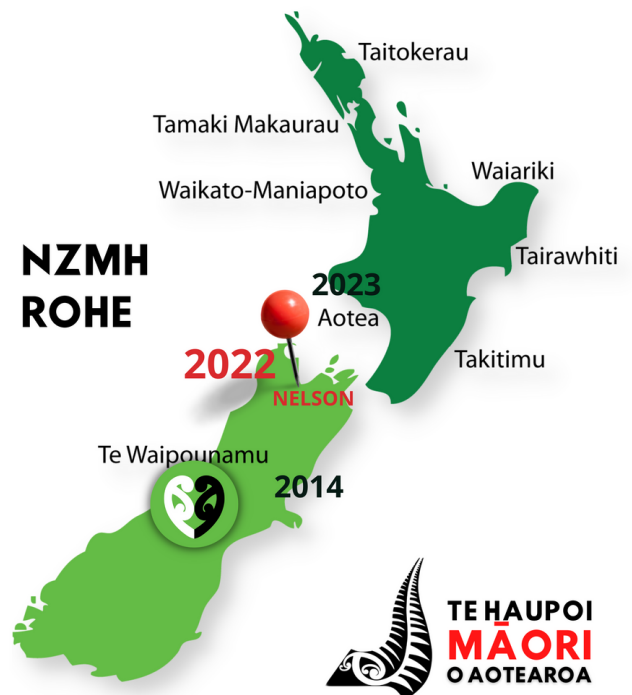

2022 NATIONAL MĀORI HOCKEY TOURNAMENT O AOTEAROA

30TH ANNUAL AOTEAROA HAUPOI MĀORI TOURNAMENT

Host: Te Waipounamu, Whakatū Nelson

CELEBRATING HAUPOI AND TIKANGA MĀORI

FROM THE HOSTING ROHE

MĀORI HOCKEY IS BACK! Preparations are underway. Te Waipounamu Māori Hockey is proud to host the 2022 National Māori Hockey tournament from 21-24th October 2022 at the Nelson Hockey Centre, 125/139 Saxton Road, Stoke.

The torch (Taonga O Marie) has been passed on from the last tournament hosted by Waikato-Maniapoto in 2020. Over the last 3 years, we've had many disruptions with Covid forcing us to cancel the 2021 tournament. We are excited to move forward and celebrate the tournament in Te Waipounamu where it has not been seen since 2014 when it was held in Ōtautahi, Christchurch.

EIGHT ROHE, 18-24 TEAMS

As we get closer to the tournament, trials and selections are well underway within each rohe. We will see fierce competition from across the motu.

If you have any queries please contact your Rohe Delegate or visit our website.

ROHE

- Aotea
- Tairāwhiti
- Taitokerau
- Takitimu
- Tāmaki Makaurau
- Te Waipounamu
- Waiariki
- Waikato-Maniapoto

MĀORI HOCKEY TOURNAMENT

21-24th OCT 2022, WHAKATŪ NELSON

BLOOD, SWEAT AND TIKANGA!

SEE WWW.HOCKEY.MAORI.NZ OR
WWW.SPORTY.CO.NZ/TEWAIPOUNAMUMAORIHOCKEY
FOR MORE INFORMATION.